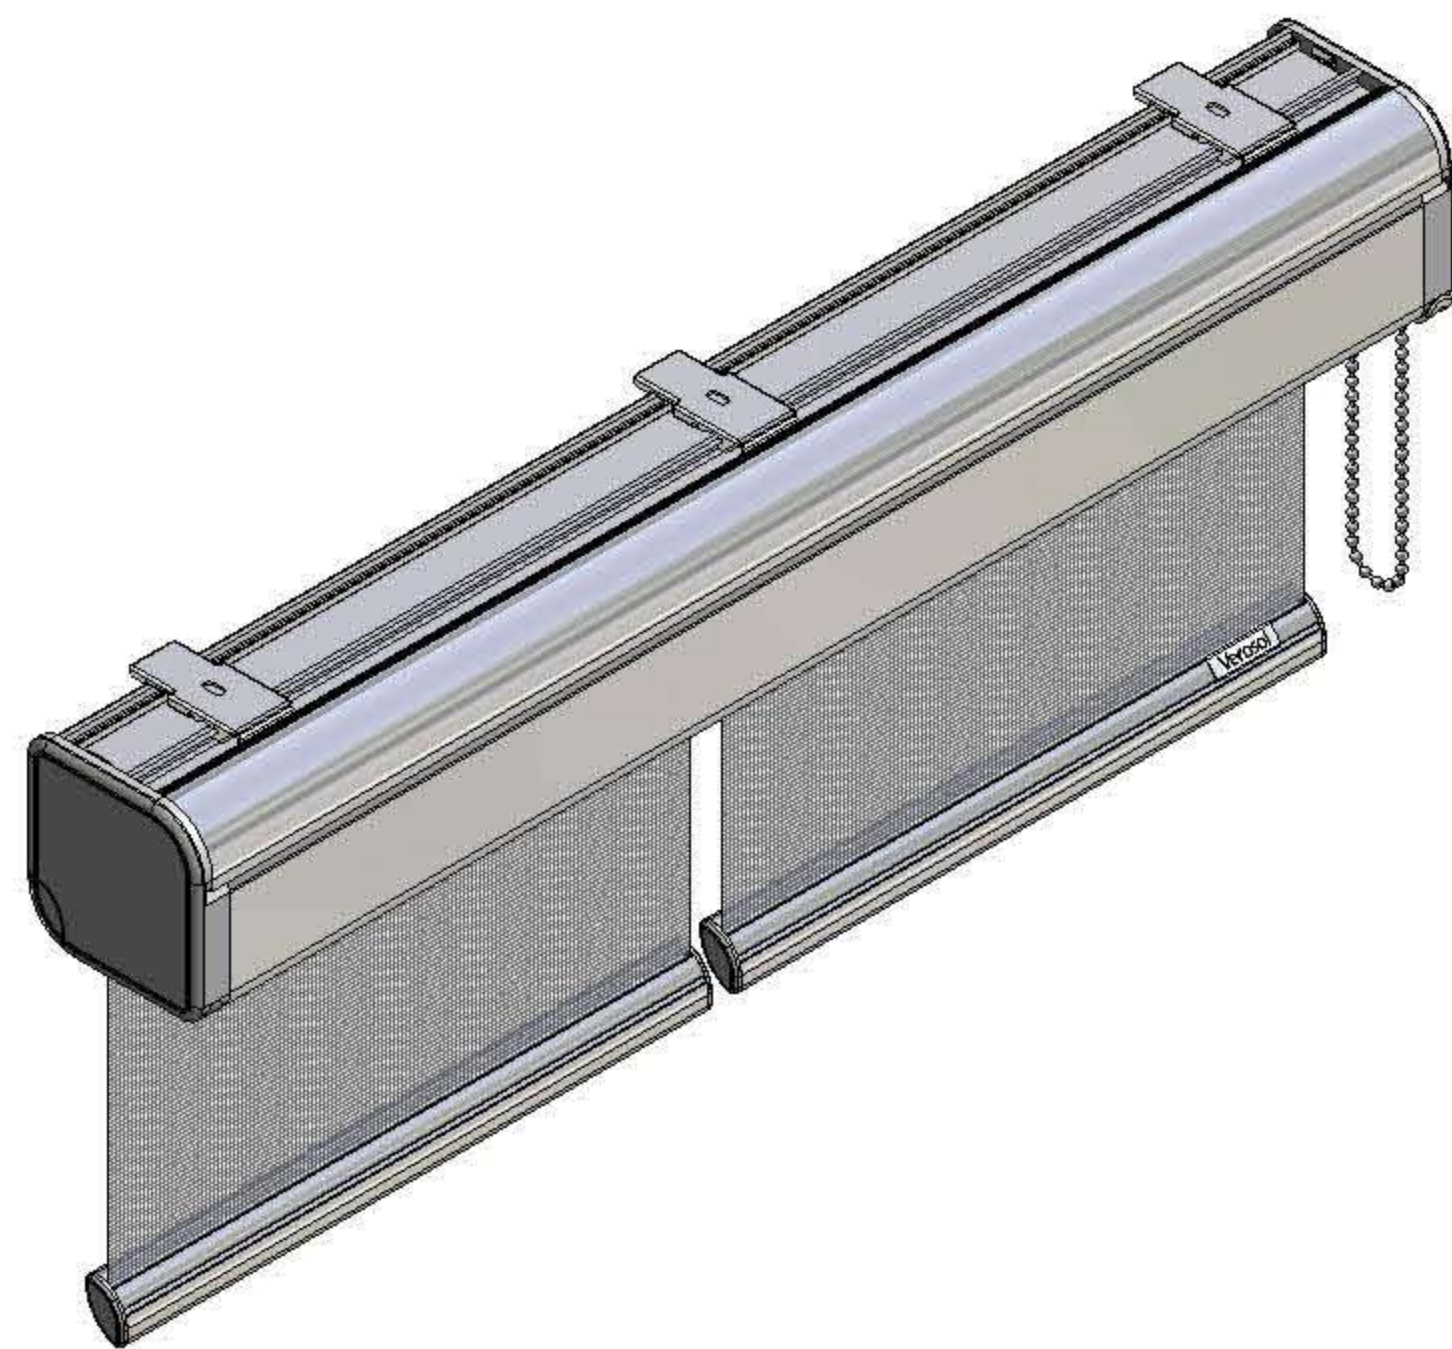

QS 8.4 Multi Cassette

top fix

face fix

operation option

motorized

230 Vac