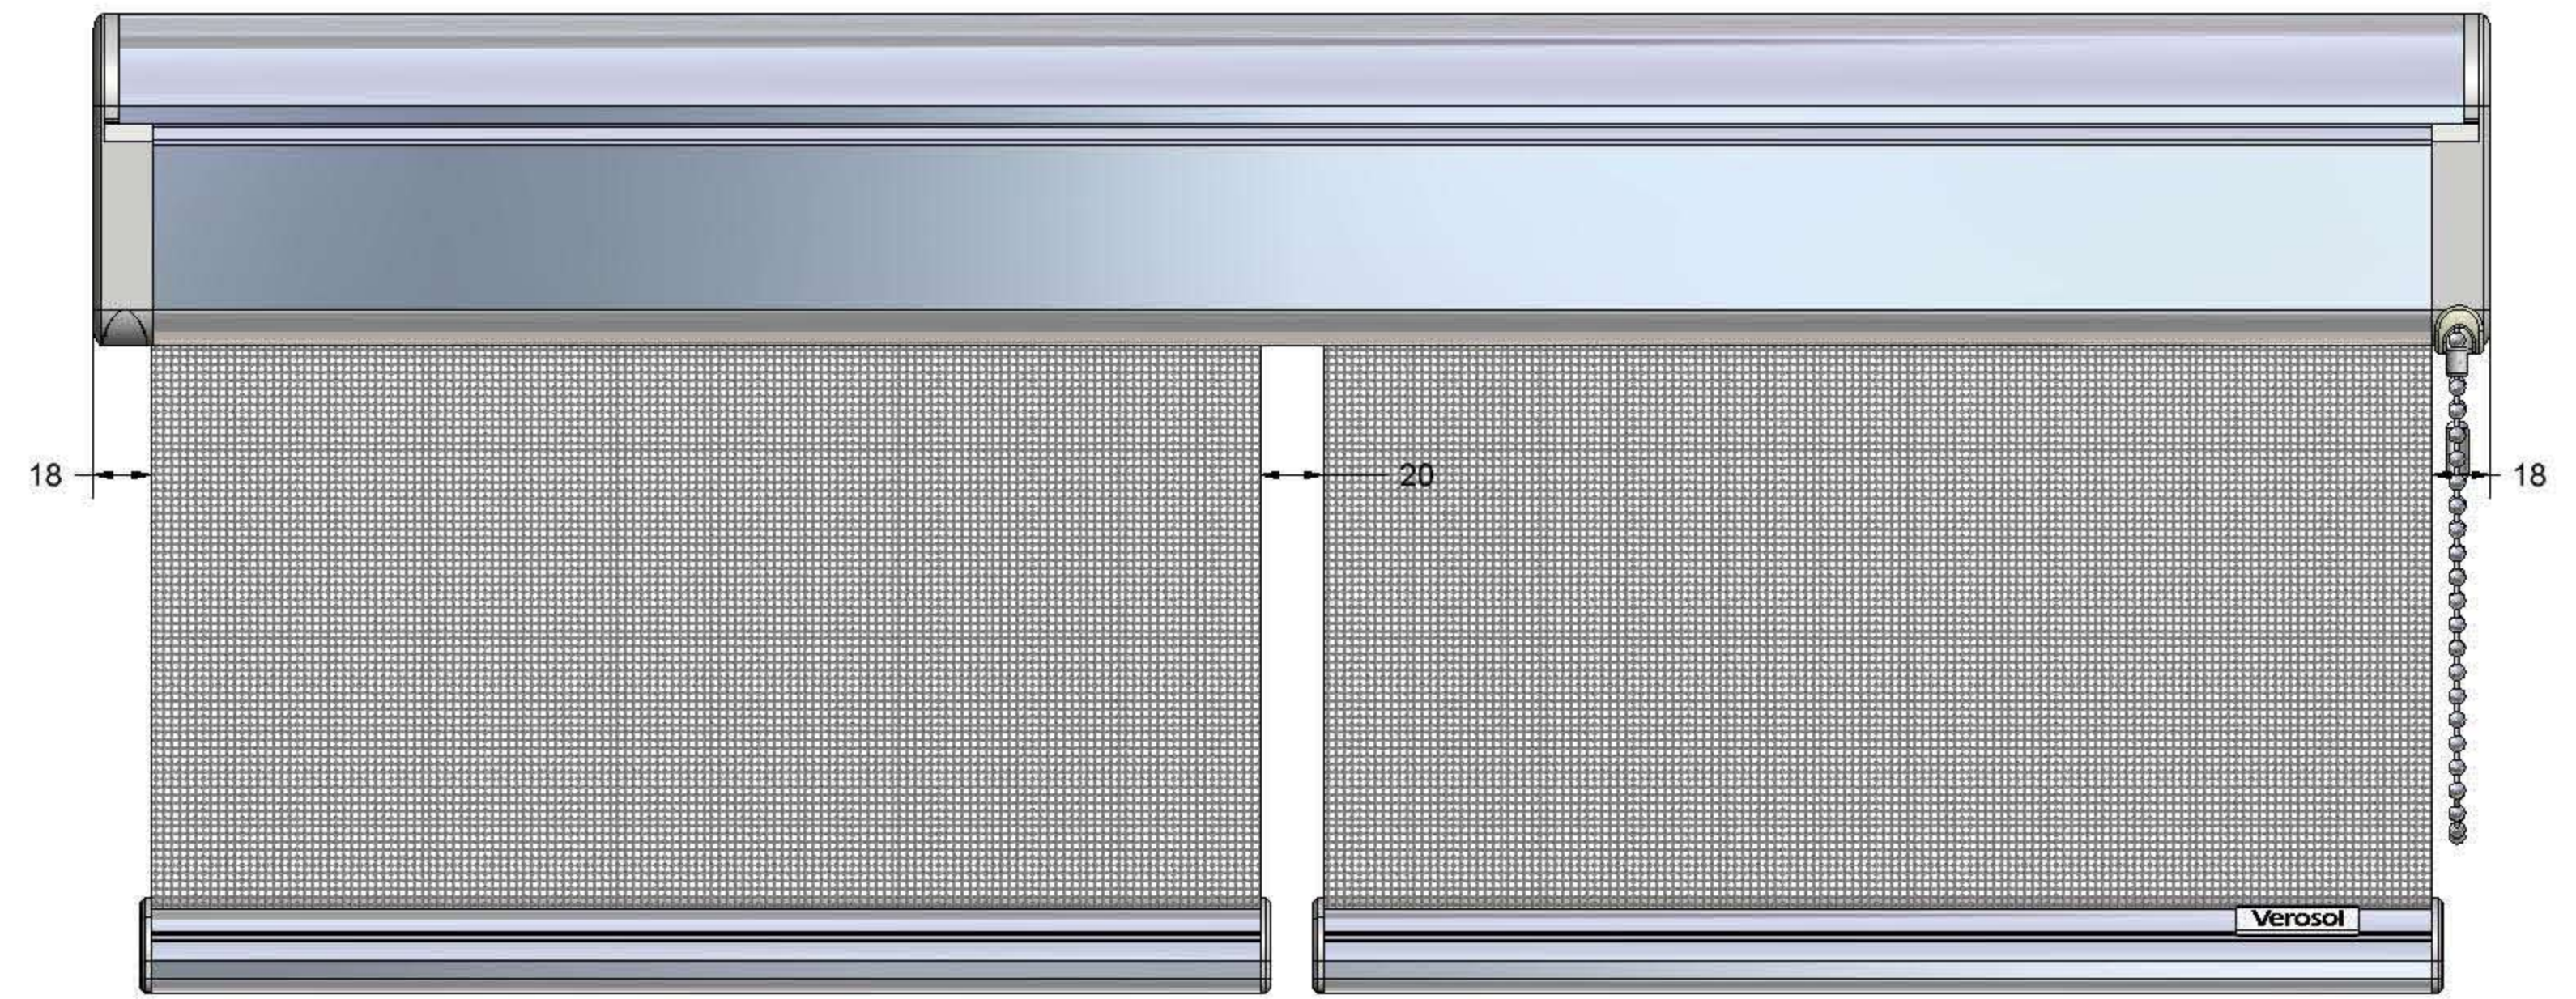

QS 8.4 Multi Cassette

top fix

face fix

operation option

motorized

230 Vac