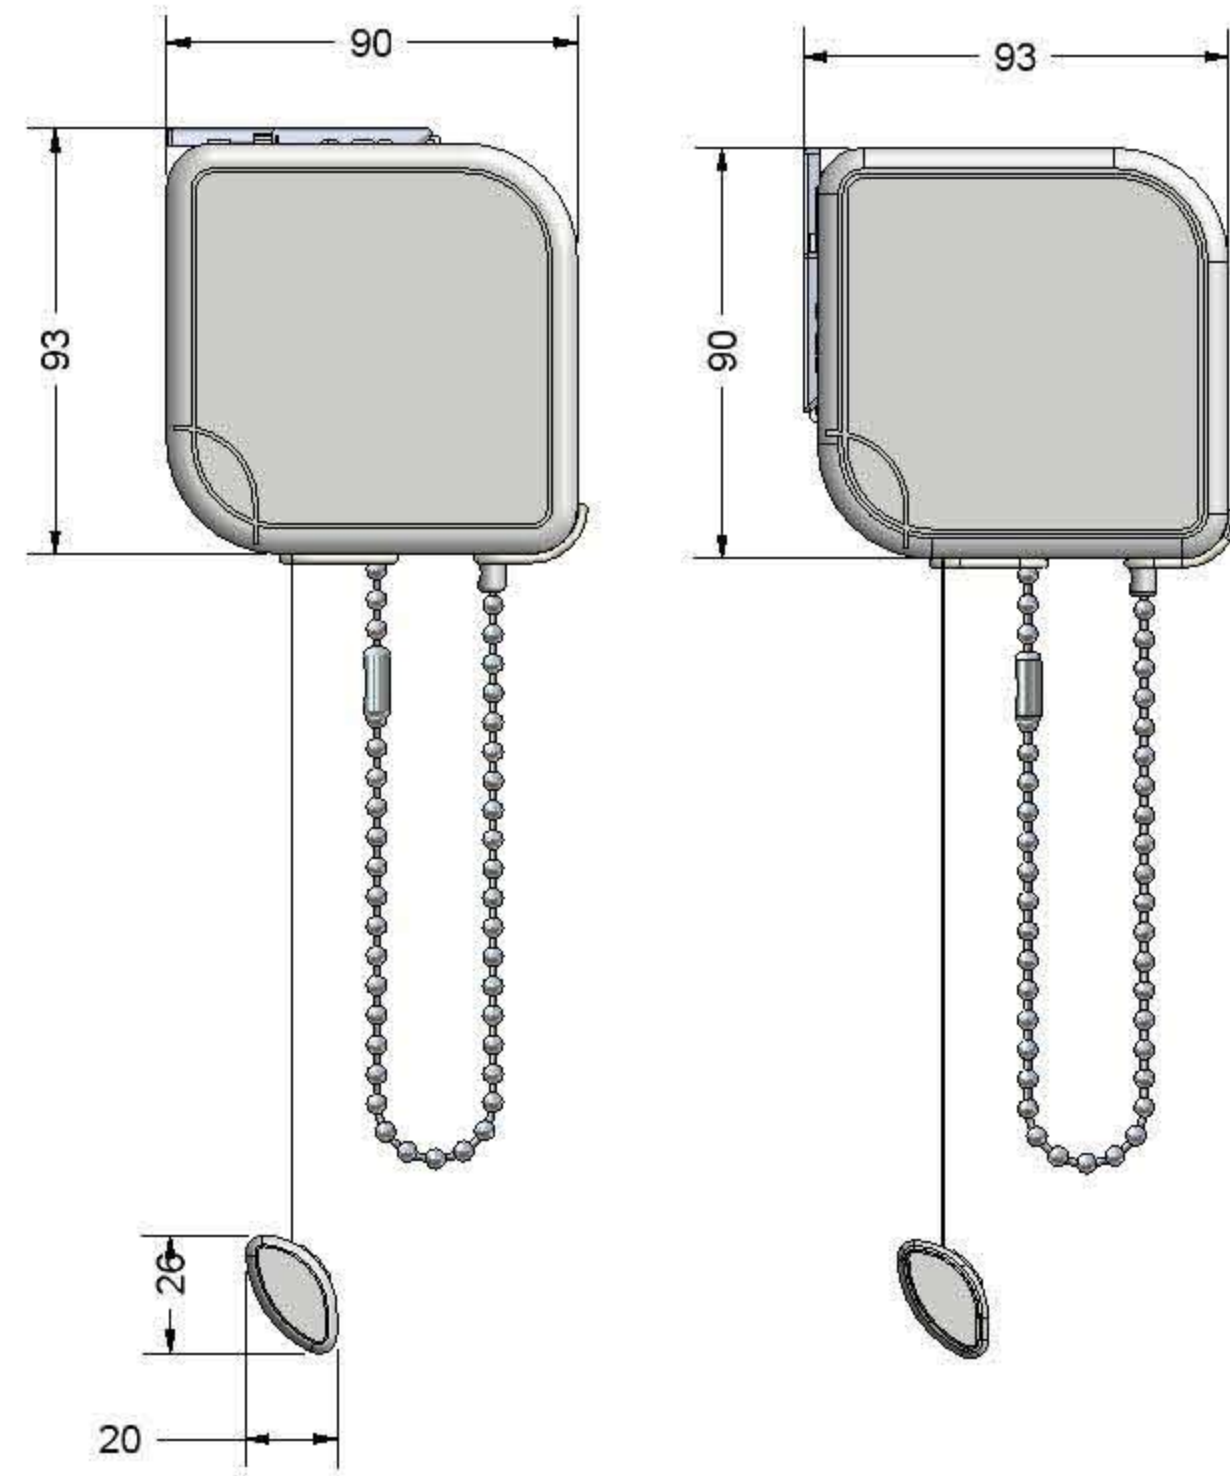

QS 8.4 Multi Cassette

top fix

face fix

operation option

motorized

230 Vac