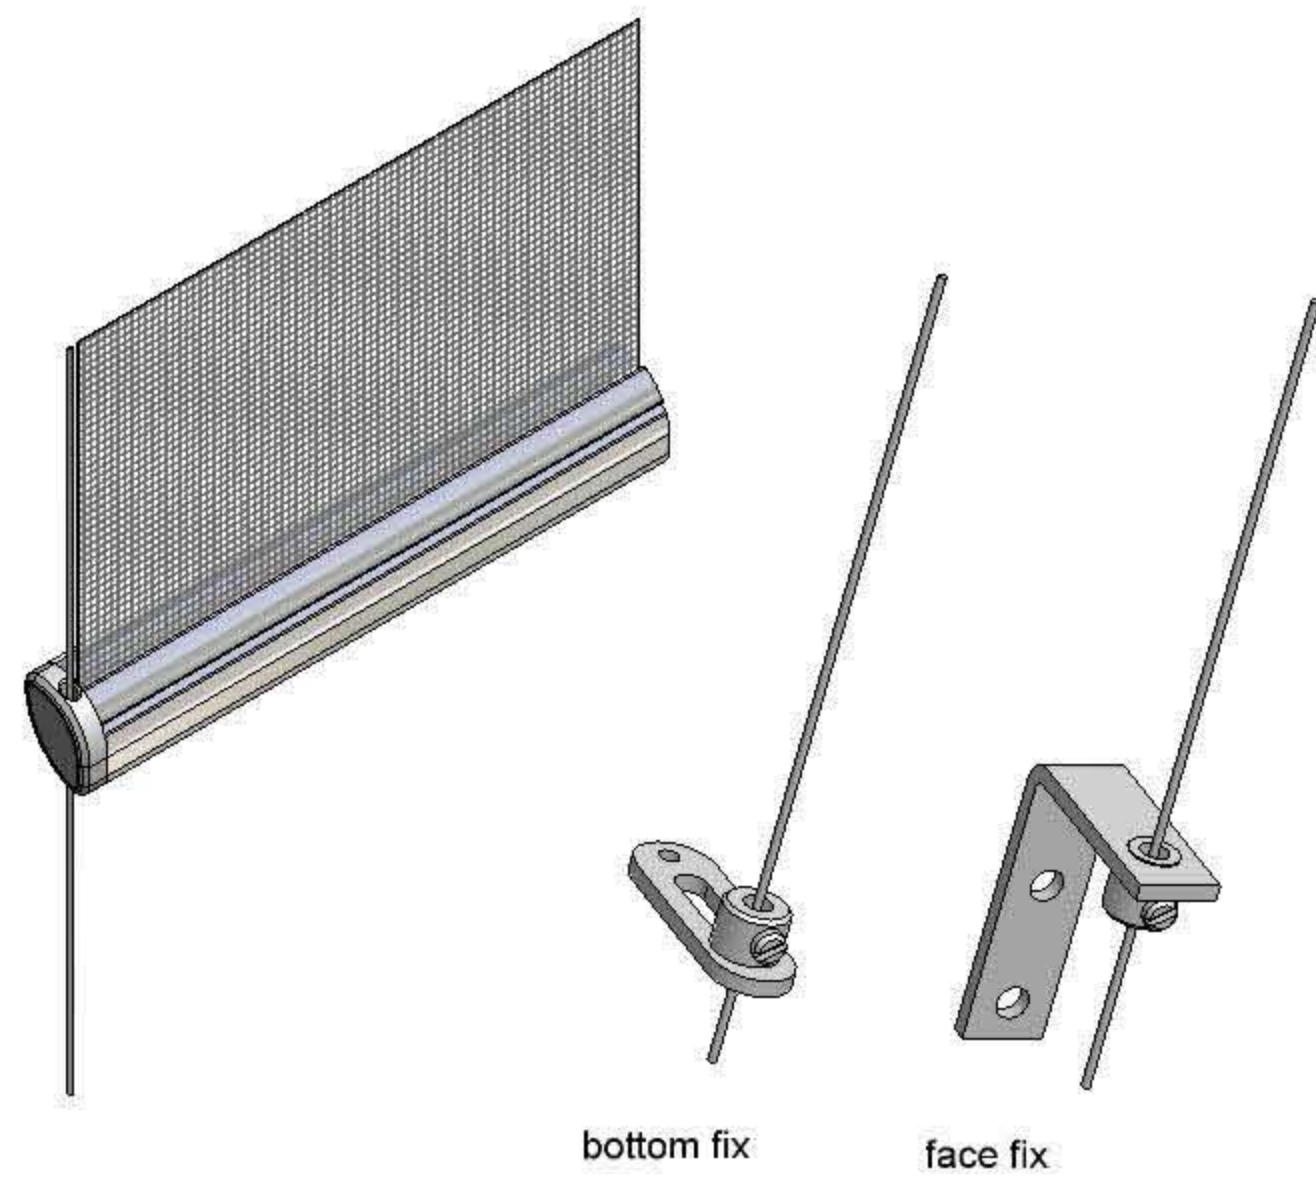

QS 8.2 Cassette

guide wires

side channels

operation options