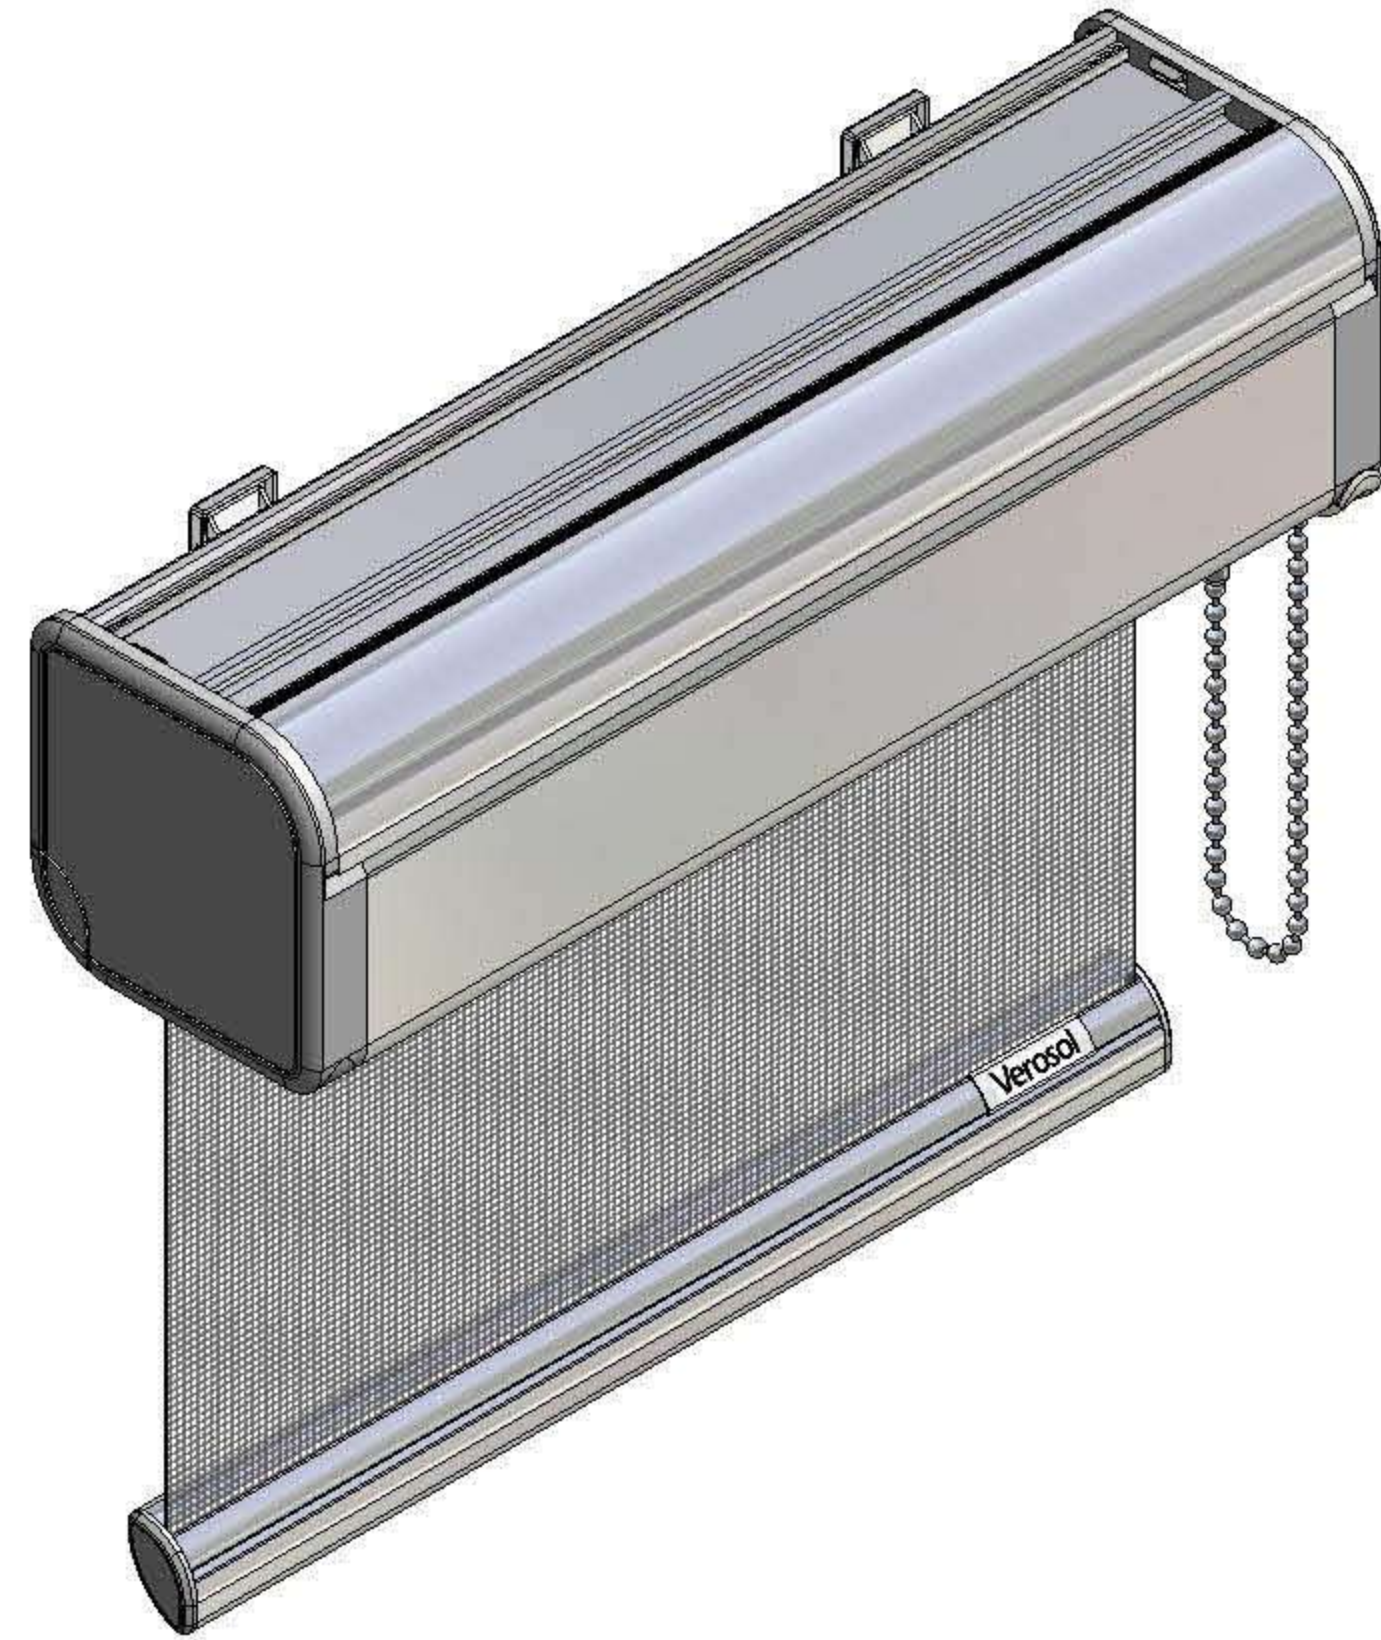

QS 8.2 Cassette

guide wires

side channels

operation options