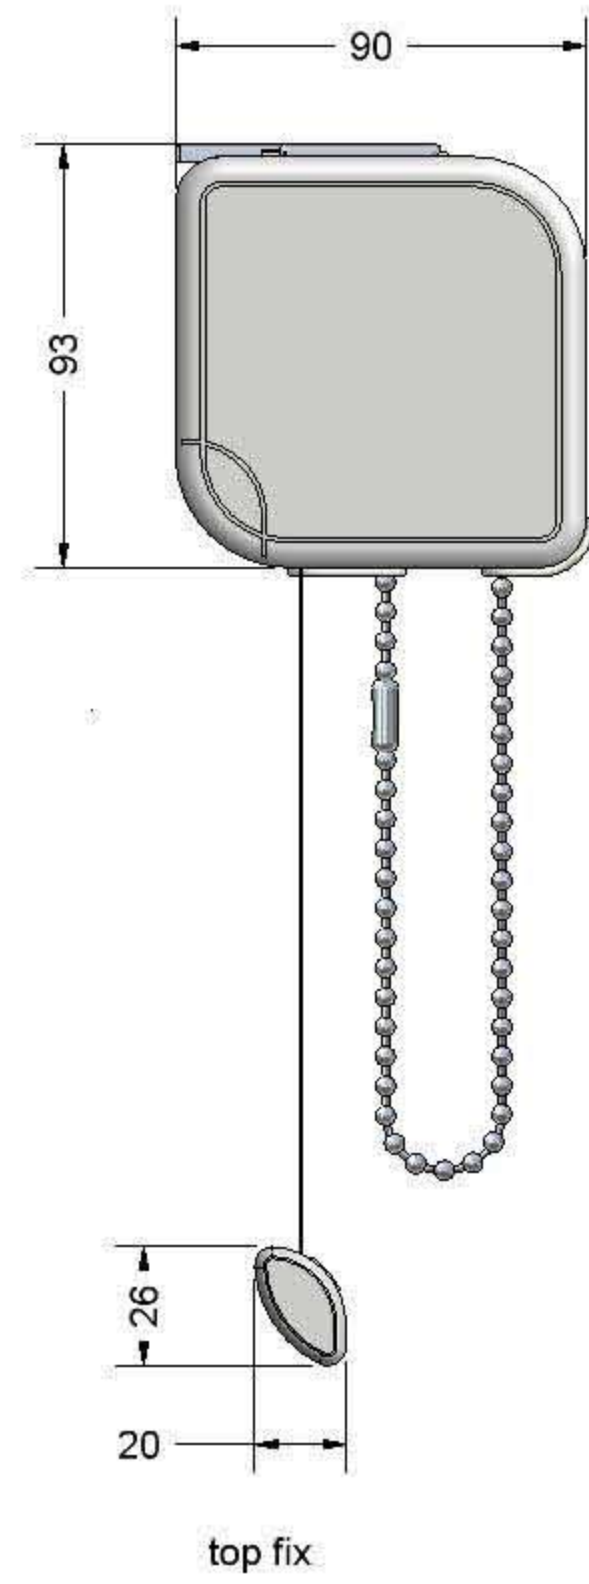

QS 8.2 Cassette

guide wires

side channels

operation options