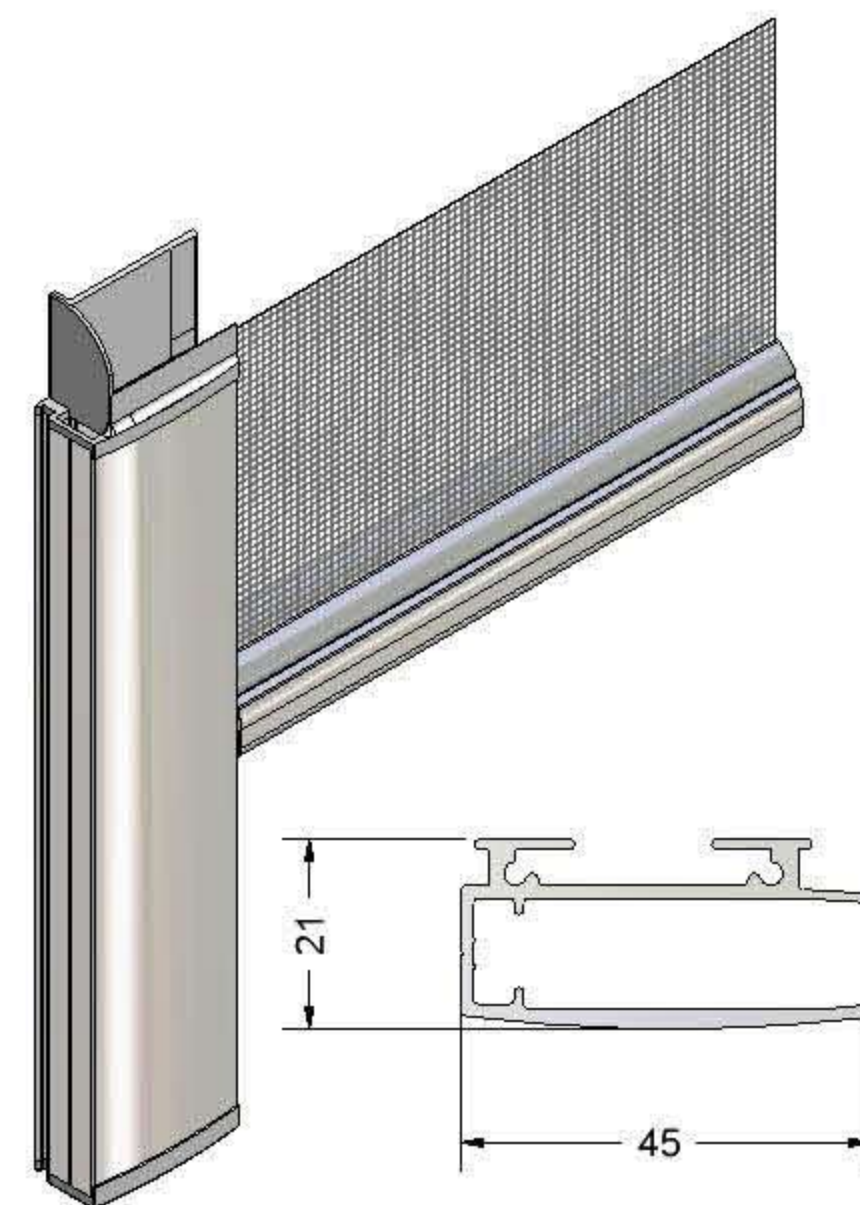

QS 8.2 Cassette

guide wires

side channels

operation options