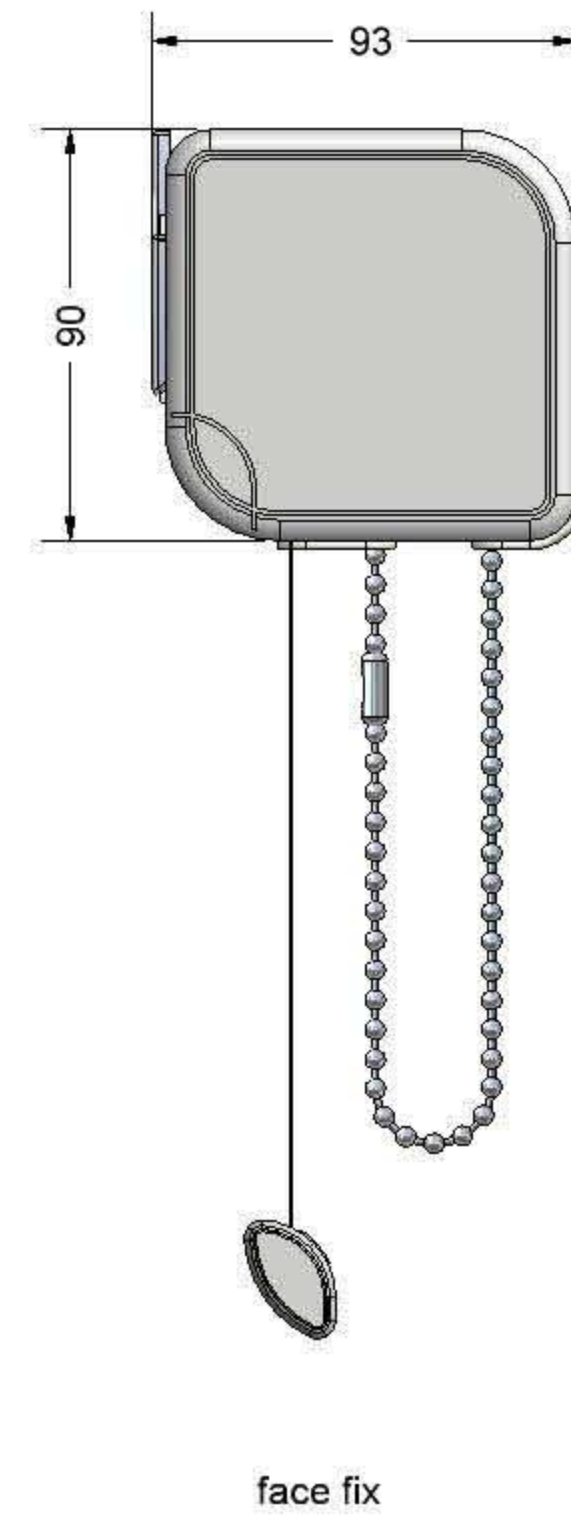

QS 8.2 Cassette

guide wires

side channels

operation options